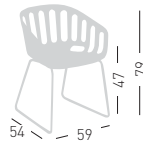

NA not assembled / non assemblato
0,18+0,24 m³ - 22,40 kg.
60x56x51cm.
66x55x63cm.
4 pcs [carton]

Frame Finishing & Codes / Finiture Telai e Codici

cod.268.--/ST chromed/cromata
cod.268.--/STB white painted/verniciato bianco